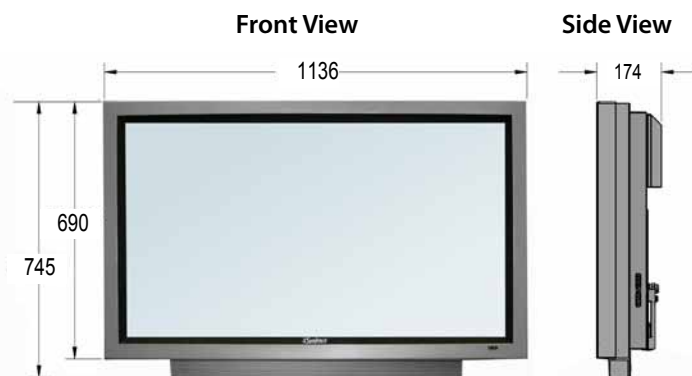

Dimensions with detachable speaker module.
All measurements are in Millimeters

Optional Accessories

SB-WM46	Articulating wall mount with tilt and swivel, arm and pan. Dual arm articulation extends to 533.4mm. Customized to fit--excludes stainless steel and/or zinc-plated hardware.
SB-WM46NA	Wall mount with tilt--non articulating. Customized to fit--includes stainless steel and/or zinc-plated hardware.
SB-CM46A12	Ceiling mount with tilt. Includes adjustable extension column provides up to 152.4mm above unit to ceiling in 25.4mm (1") increments without disassembly, and speed connect ceiling plate. Meets VESA standards.
SB-DP46XA	Deck/Planter pole (Requires purchase of wall mount SB-WM46 or SB-WM46NA). Special order item.
SB-FMT32	RadioFM™ transmits audio from TV to FM radio
SB-TS46	Removable table top stand. TV with table top stand is 776.73mm(H) x 297.18(D); 4.31kg.
SB-DC461	Outdoor TV dust cover